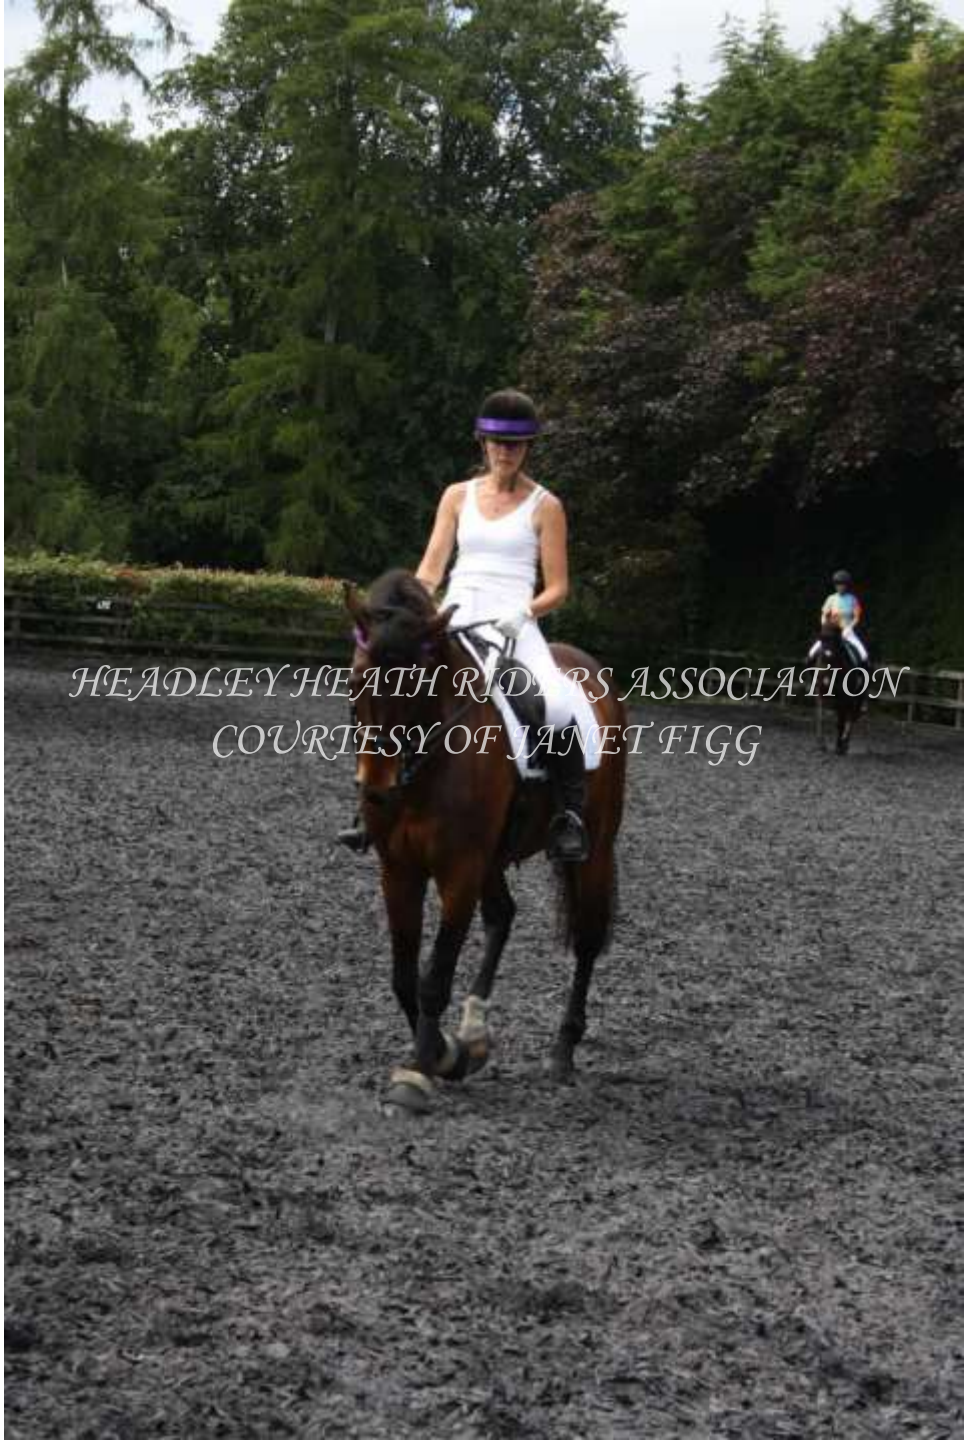

*HEADLEY HEATH RIDERS ASSOCIATION
COURTESY OF JANET FIGG*